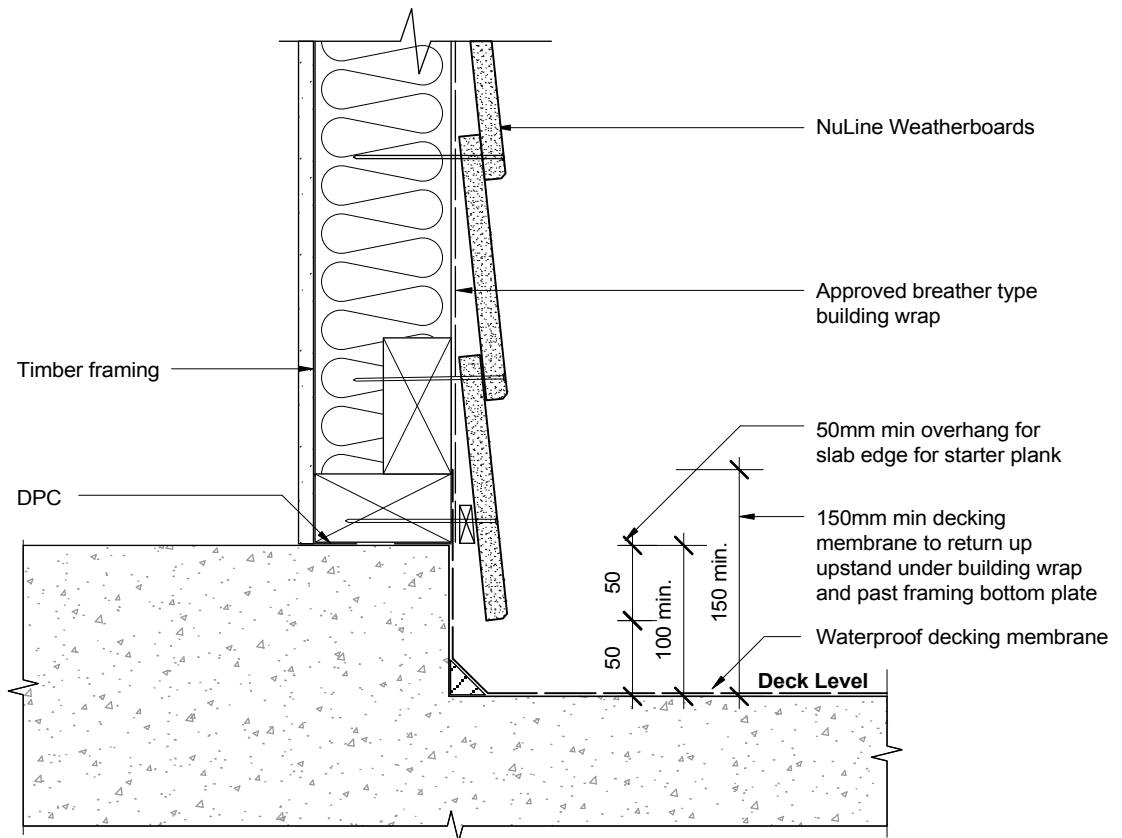

**BGC****Fibre Cement**

PROFILE NuLine Weatherboards

DATE Jan 2009

DETAIL Enclosed Deck Detail  
Direct Fixed

SCALE 1:5 @ A4

DETAIL NO. NU-16 D