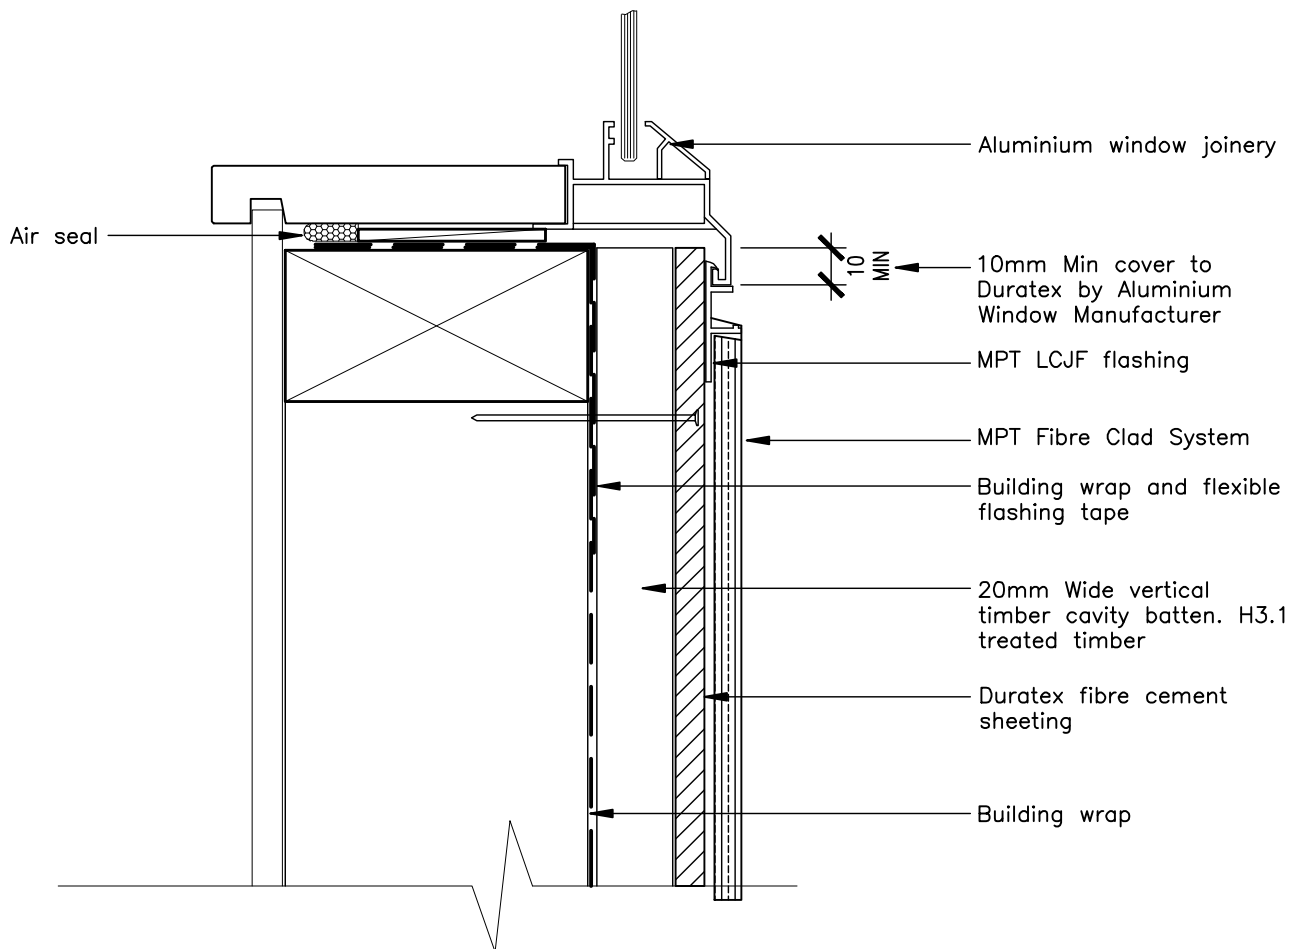

BGC | Fibre Cement

PROFILE **Duratex Fibre Cement Sheet**

DATE Jan 2008

DETAIL **Window Sill
Cavity Construction with MPT Fibre Clad System**

SCALE 1:2.5 @ A4

DETAIL NO. **DTX-01**