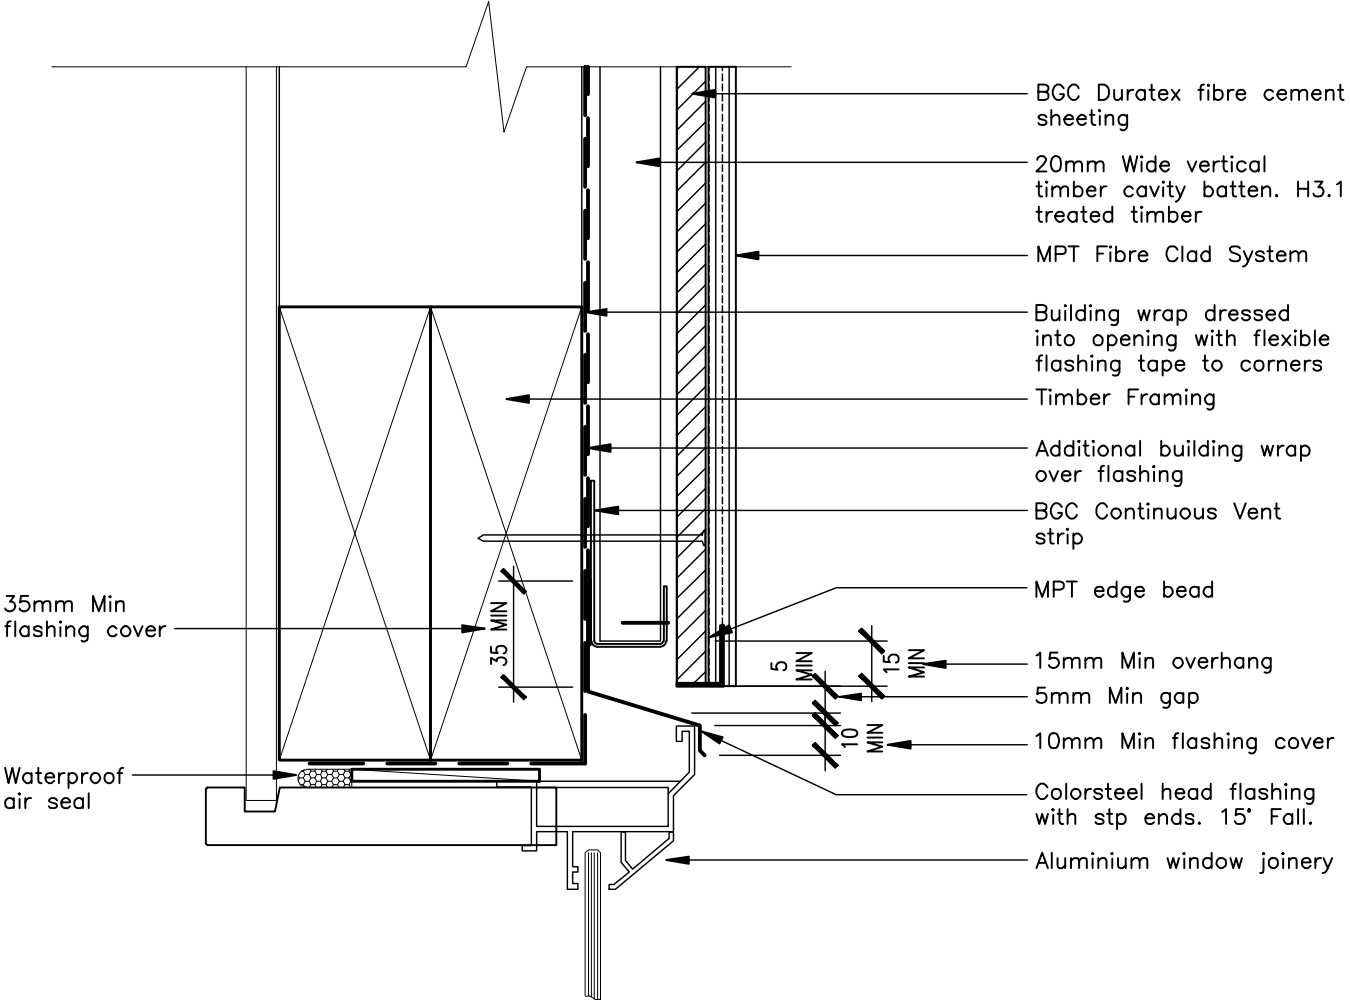

BGC Fibre Cement

PROFILE **Duratex Fibre Cement Sheet**

DATE Jan 2008

DETAIL **Window Head
Cavity Construction with MPT Fibre Clad System**

SCALE 1:2.5 @ A4

DETAIL NO. **DTX-03**