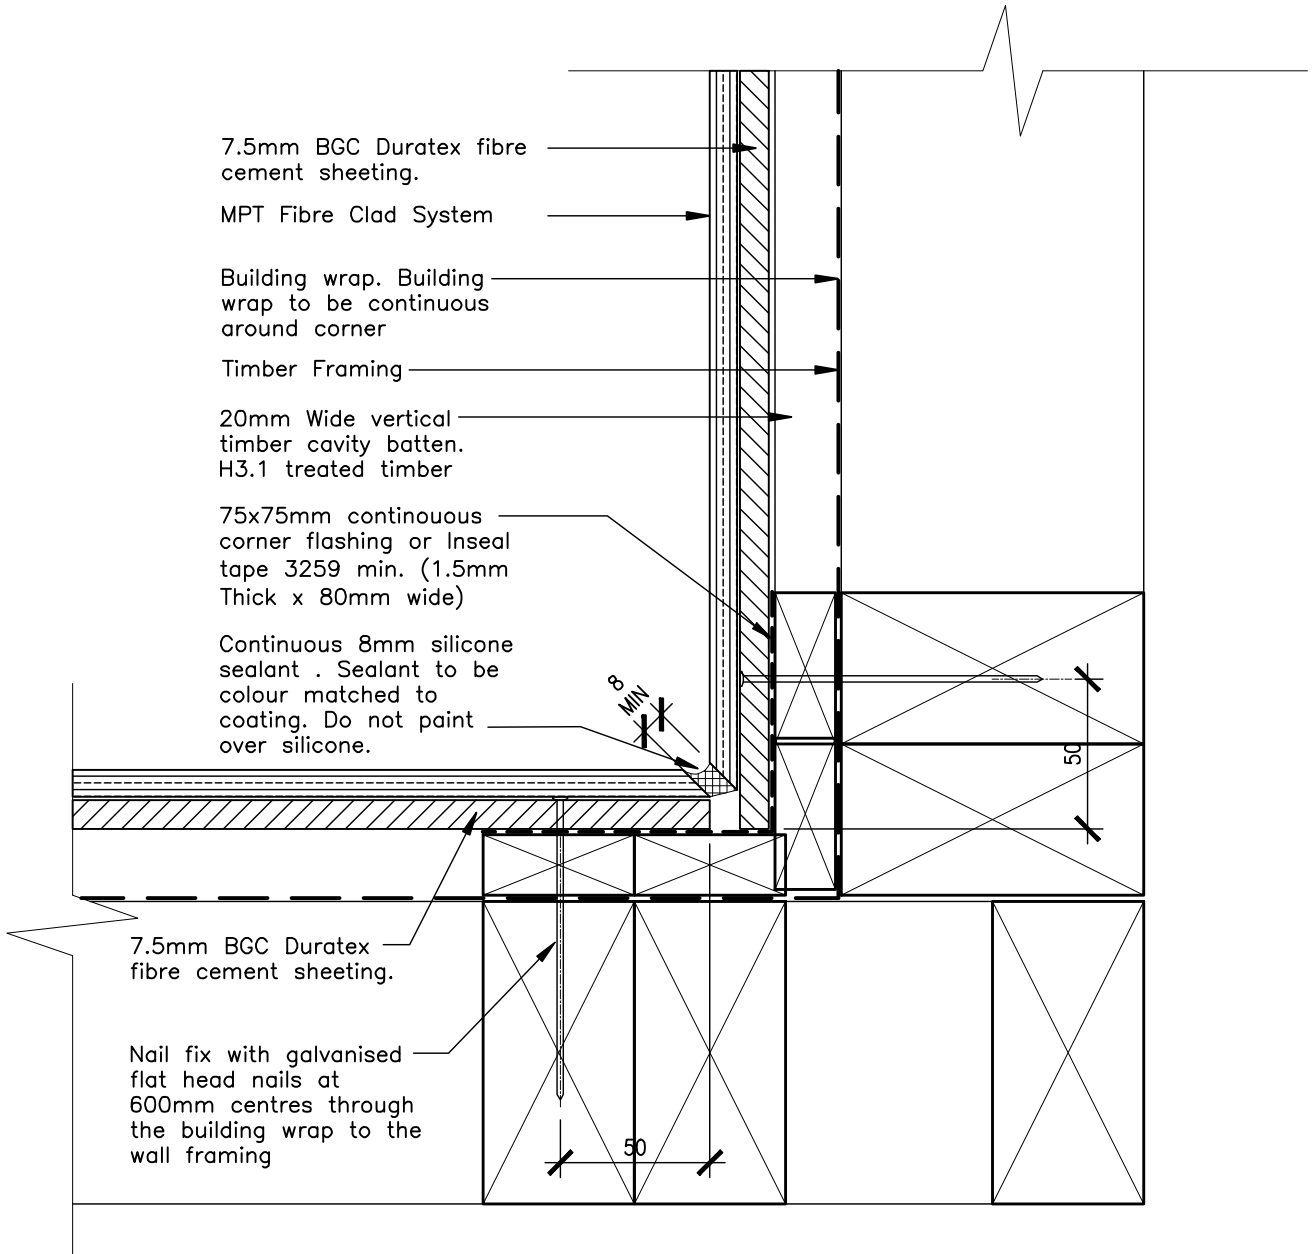

BGC | Fibre Cement

PROFILE **Duratex Fibre Cement Sheet**

DETAIL **Internal Corner Cavity Construction
With MPT Fibre Clad System**

DATE Jan 2008
SCALE 1:2.5 @ A4

DETAIL NO. **DTX-06**