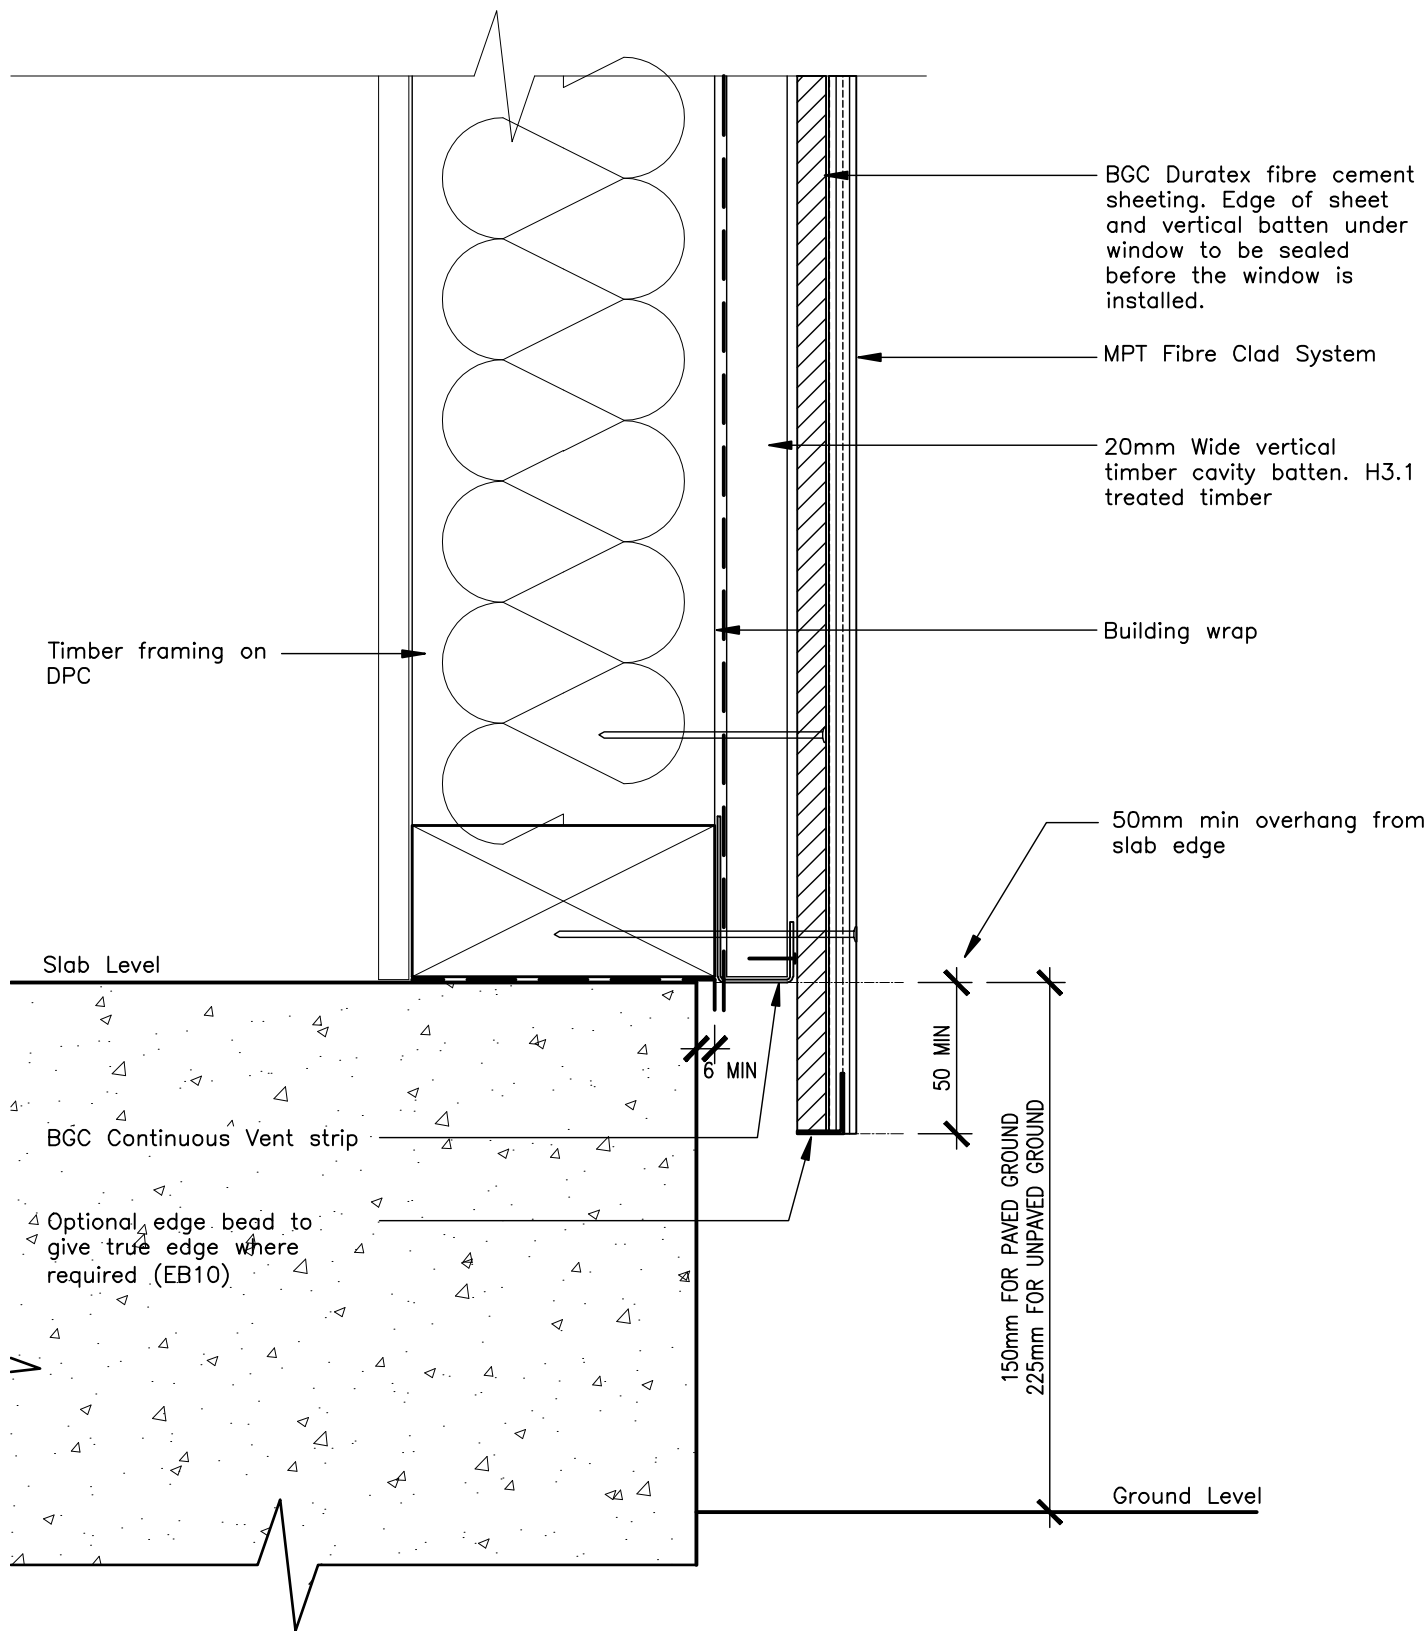

BGC Fibre Cement

PROFILE **Duratex Fibre Cement Sheet**

DATE Jan 2008

DETAIL **Slab Detail Cavity Construction
With MPT Fibre Clad System**

SCALE 1:2.5 @ A4

DETAIL NO. **DTX-07**