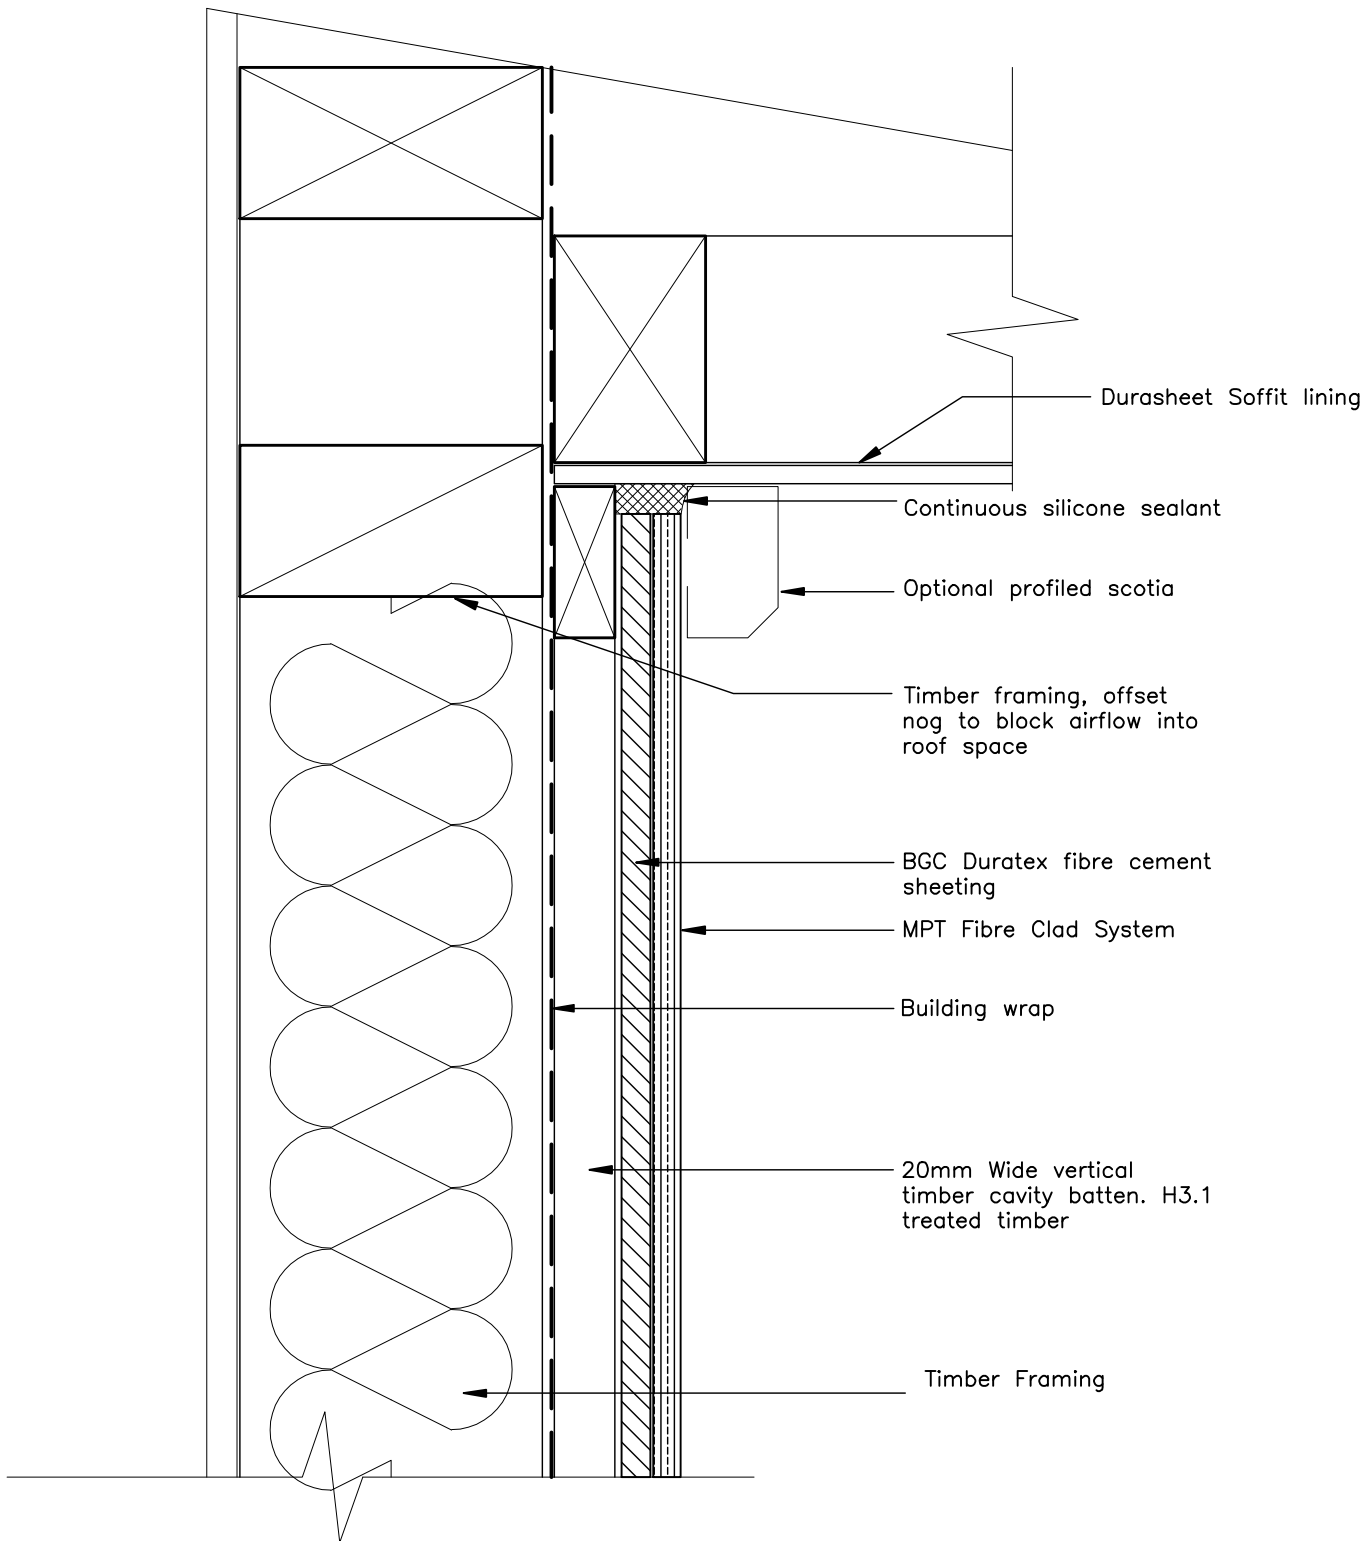

BGC | Fibre Cement

PROFILE **Duratex Fibre Cement Sheet**
DETAIL **Soffit Detail Cavity Construction
With MPT Fibre Clad System**

DATE Jan 2008
SCALE 1:2.5 @ A4

DETAIL NO. **DTX-12**